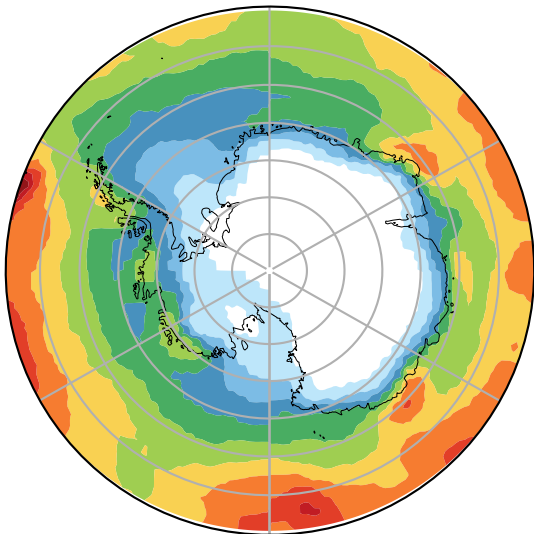

alpha3.v1like (2-11)  
mm/day

Max	5.89
Mean	2.18
Min	0.03