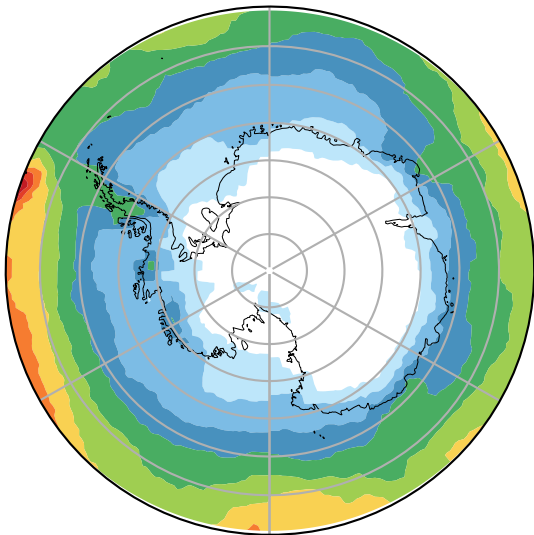

alpha3.v1like (2-11)  
mm/day

Max 5.42  
Mean 1.62  
Min 0.07