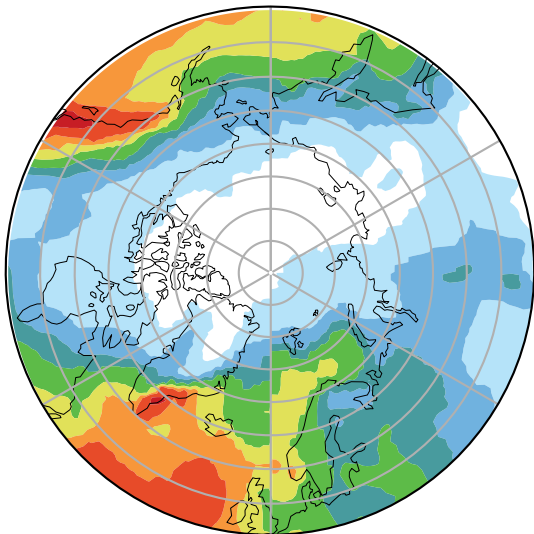

alpha3.v1like (2-11)
mm/day

Max	9.33
Mean	1.78
Min	0.25