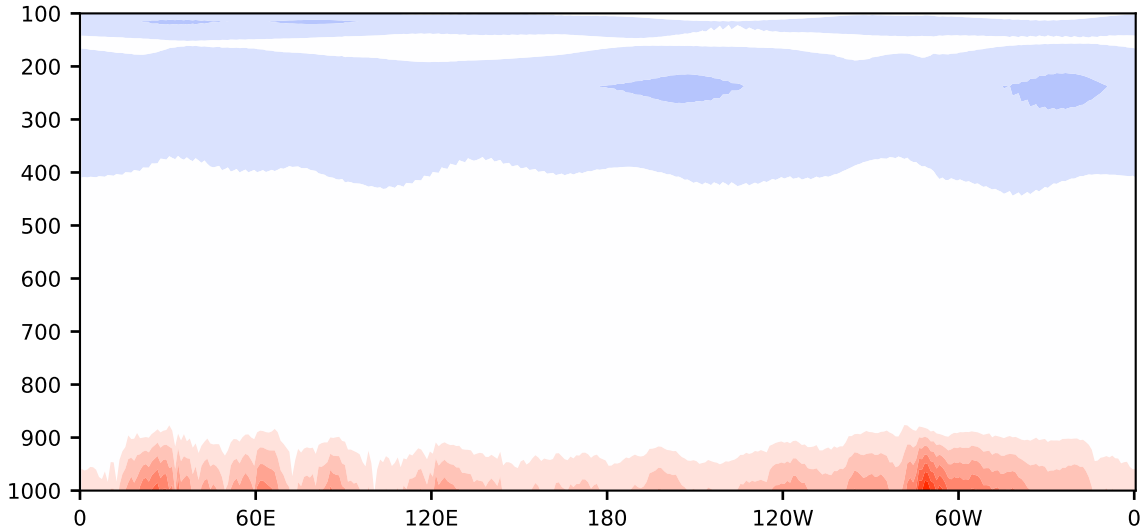

Model - Observations

Max 8.13
Mean -0.18
Min -2.21

RMSE 1.36
CORR 1.00