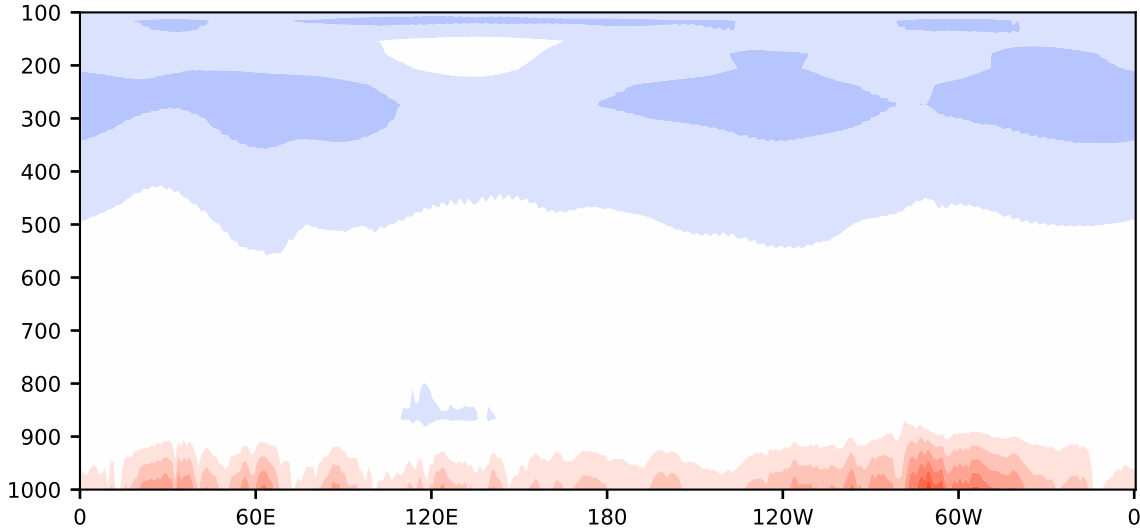

Model - Observations

Max 7.03
Mean -0.56
Min -2.61

RMSE 1.64
CORR 1.00