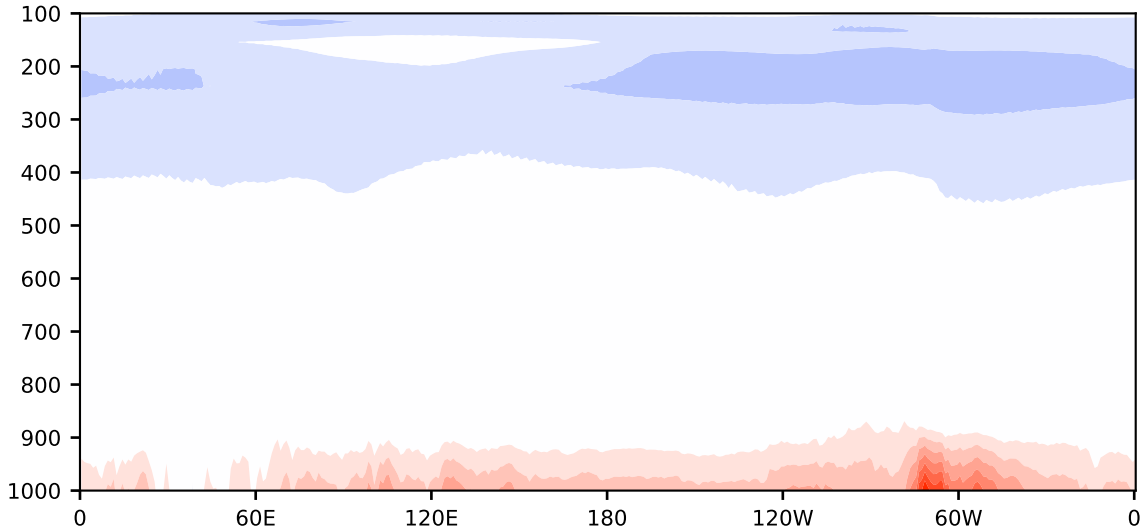

Model - Observations

Max 8.18
Mean -0.31
Min -2.54

RMSE 1.49
CORR 1.00