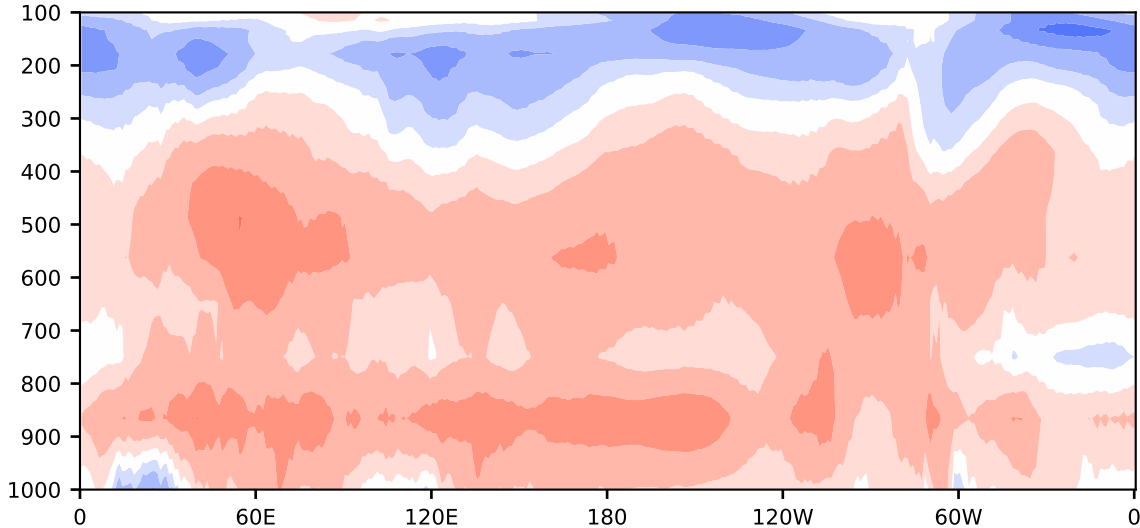

Model - Observations

Max 9.09
Mean 2.14
Min -10.23

RMSE 4.10
CORR 0.96