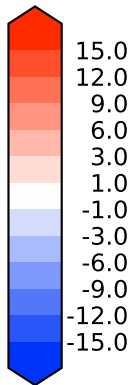

Model - Observations

Max 9.09
Mean 2.14
Min -10.23

RMSE 4.10
CORR 0.96