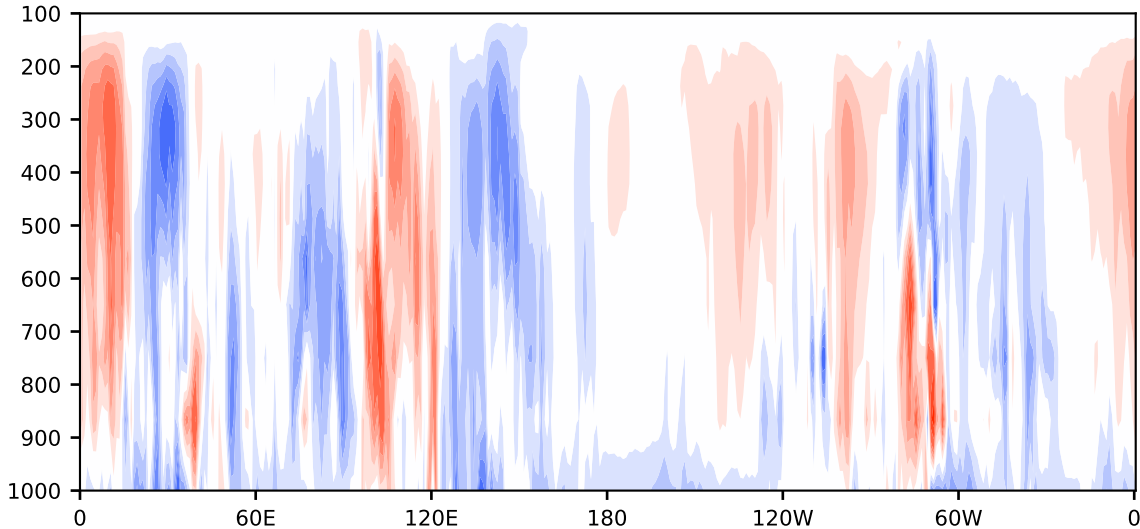

Model - Observations

Max 23.24
Mean -0.38
Min -14.21

RMSE 3.55
CORR 0.87