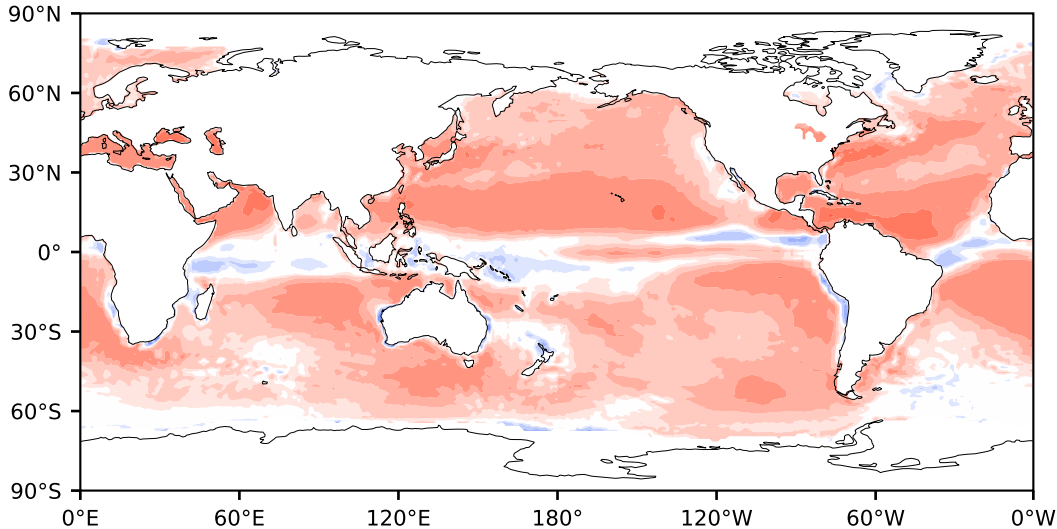

Model - Observations

Max 115.57
Mean 20.44
Min -139.14

RMSE 27.02
CORR 0.93