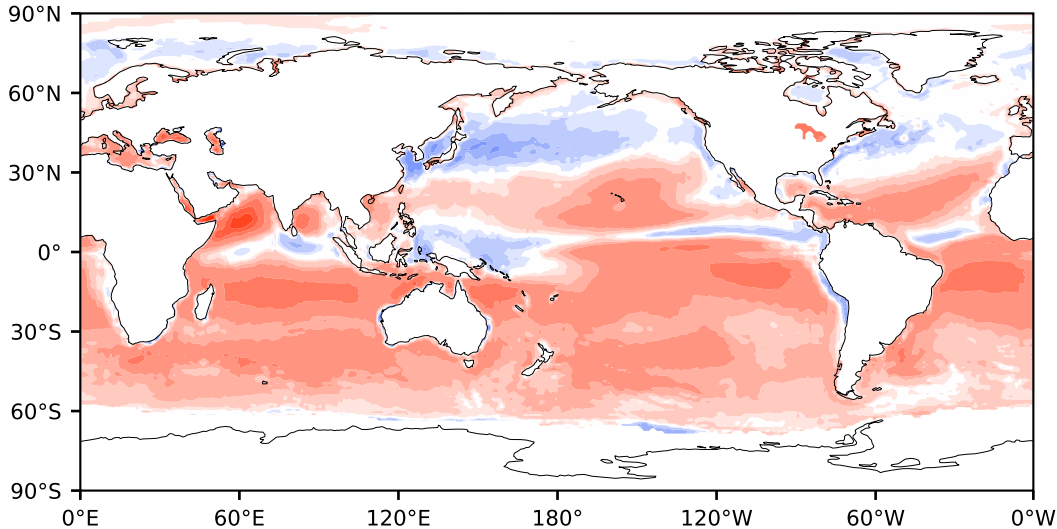

Model - Observations

Max 252.47
Mean 21.14
Min -146.50

RMSE 31.38
CORR 0.94