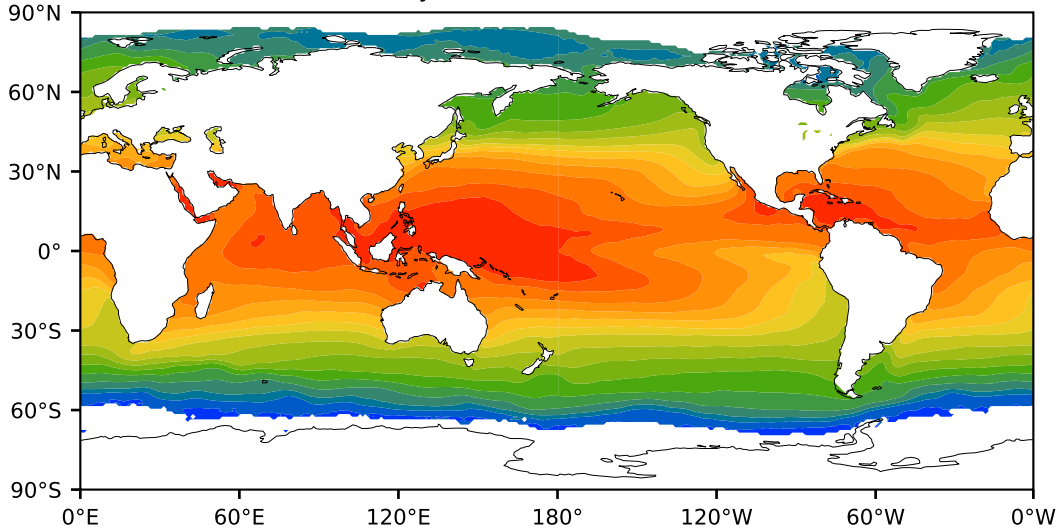

HadISST/OI.v2 (Present Day) (1999-2016)

C

Max 31.29
Mean 19.23
Min -1.67