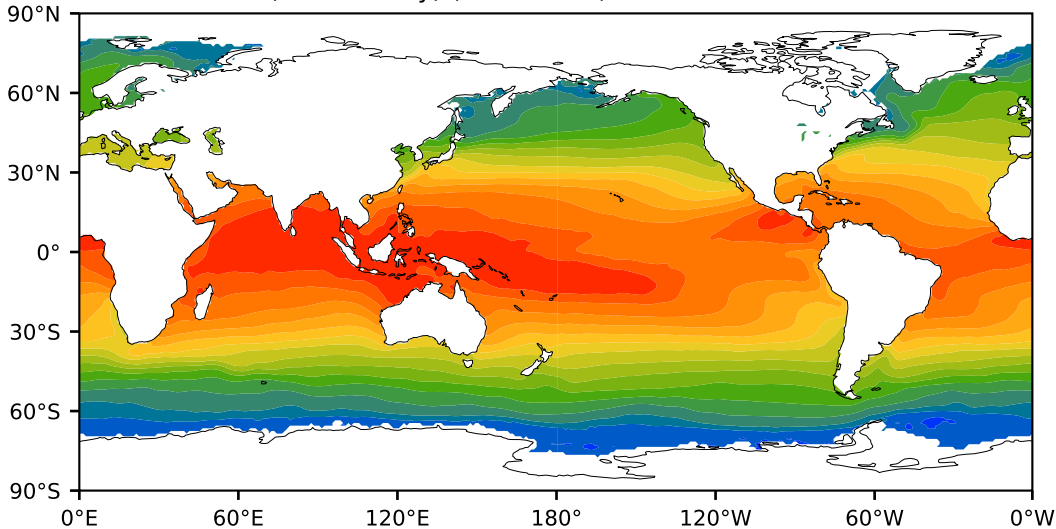

HadISST/OI.v2 (Present Day) (1999-2016)

C

Max 29.97
Mean 19.31
Min -1.79