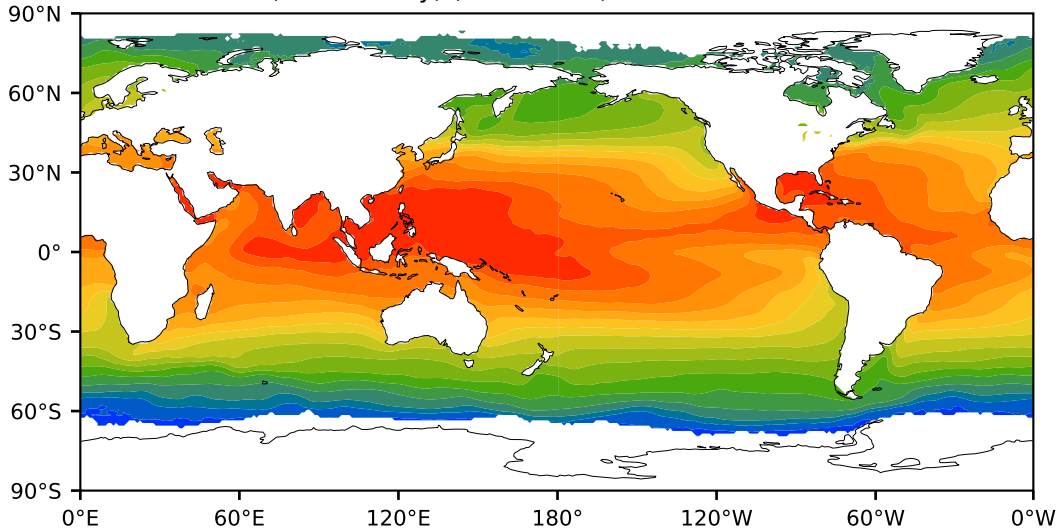

HadISST/OI.v2 (Present Day) (1999-2016)

C

Max 32.36  
Mean 19.44  
Min -1.73