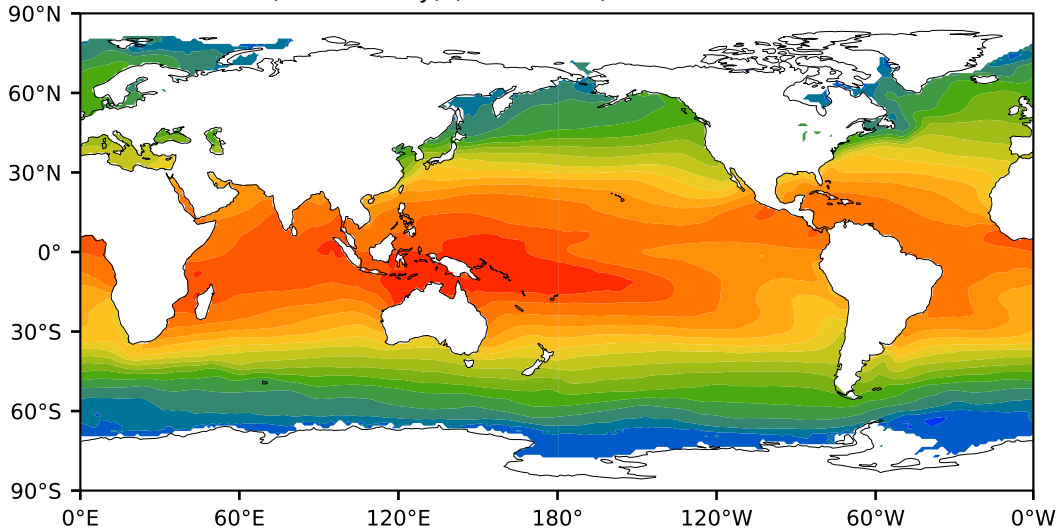

HadISST/OI.v2 (Present Day) (1999-2016)

C

Max 30.52
Mean 19.07
Min -1.79