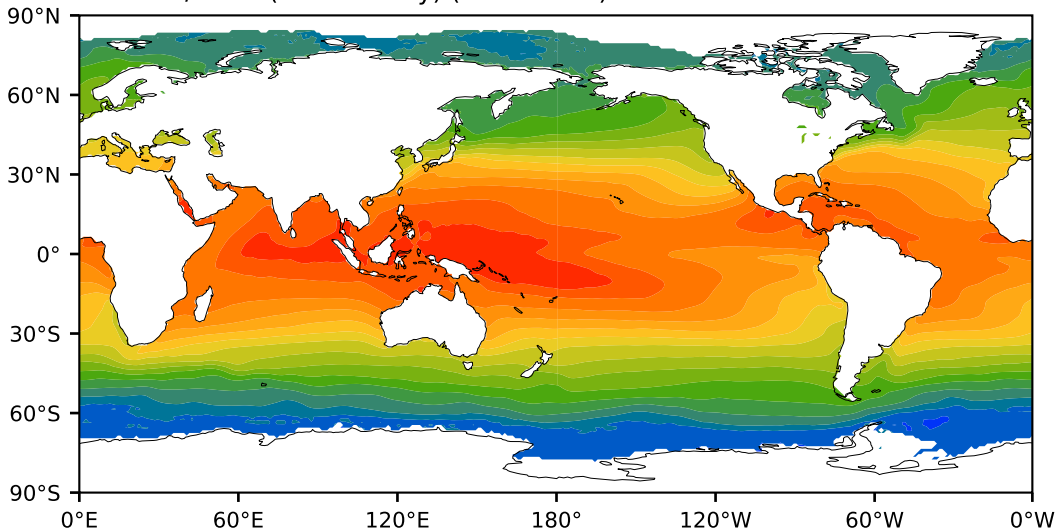

HadISST/OI.v2 (Present Day) (1999-2016)

C

Max 29.79
Mean 18.76
Min -1.68