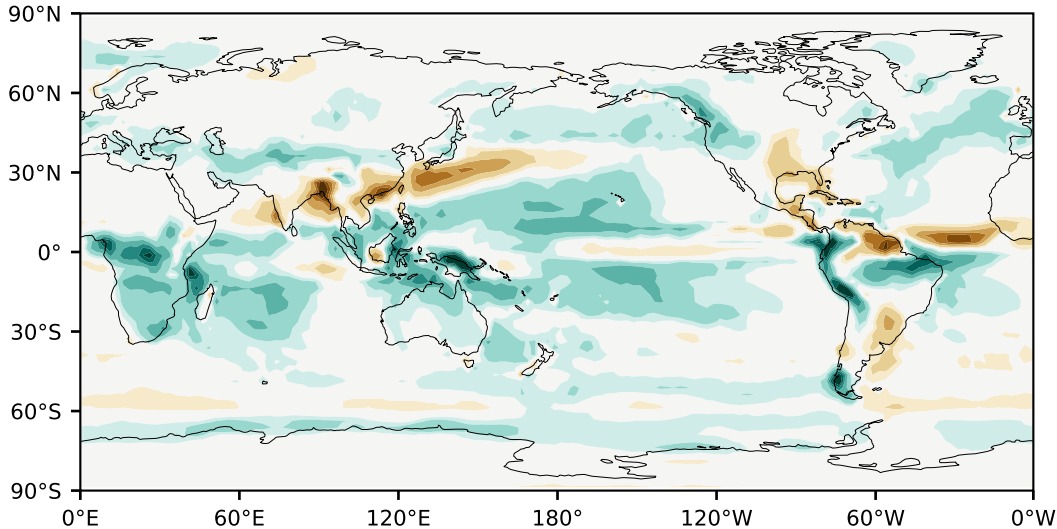

Model - Observations

Max 9.44
Mean 0.43
Min -7.06

RMSE 1.15
CORR 0.88