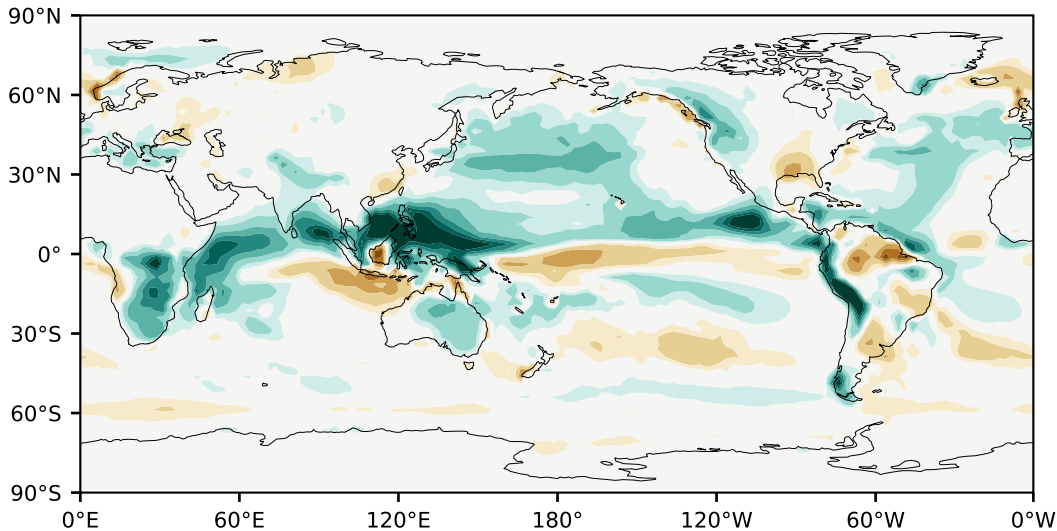

Model - Observations

Max 12.41
Mean 0.40
Min -5.01

RMSE 1.38
CORR 0.88