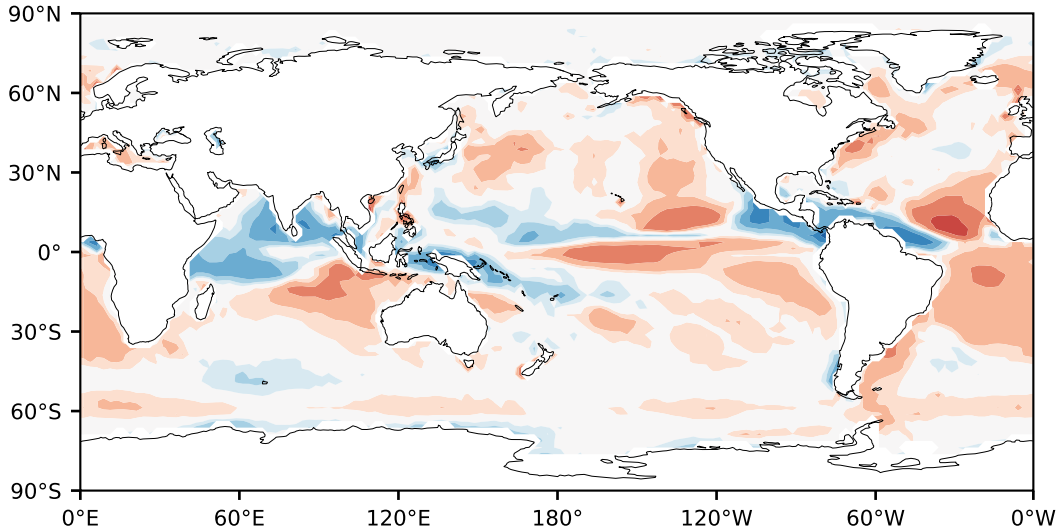

Model - Observations

Max 10.11
Mean -0.25
Min -8.14

RMSE 1.26
CORR 0.91