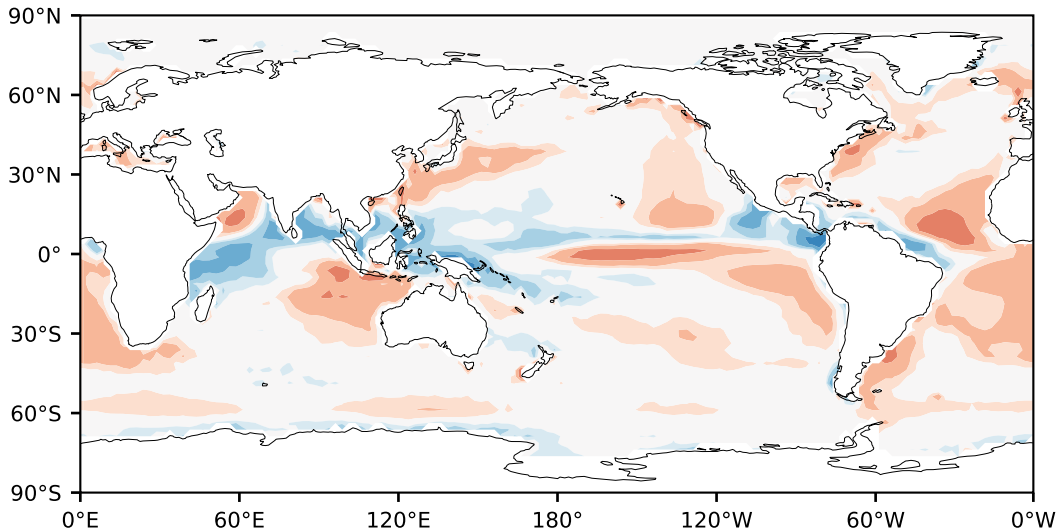

Model - Observations

Max 5.64
Mean -0.23
Min -4.09

RMSE 0.97
CORR 0.93