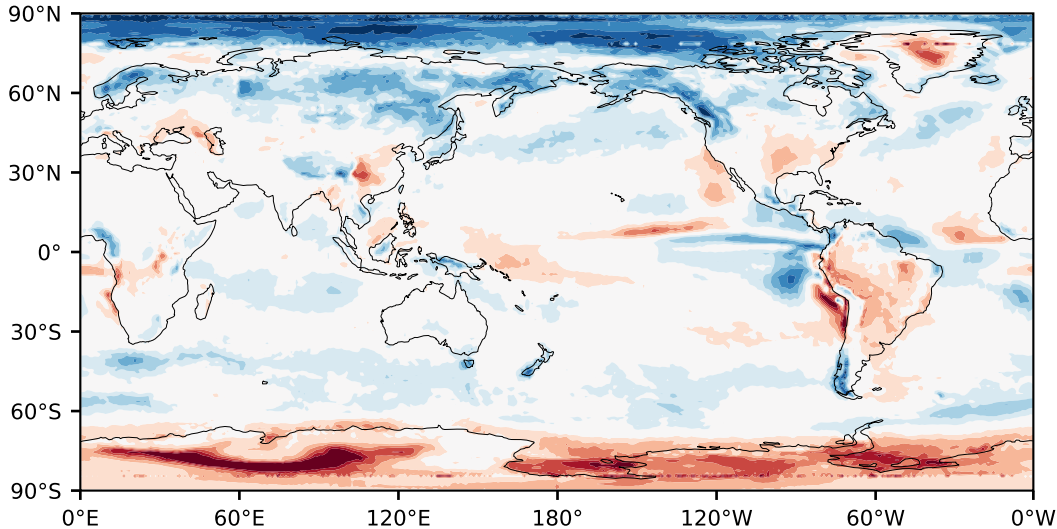

# Model - Observations

Max 43.22  
Mean 1.38  
Min -48.77

RMSE 7.40  
CORR 0.90