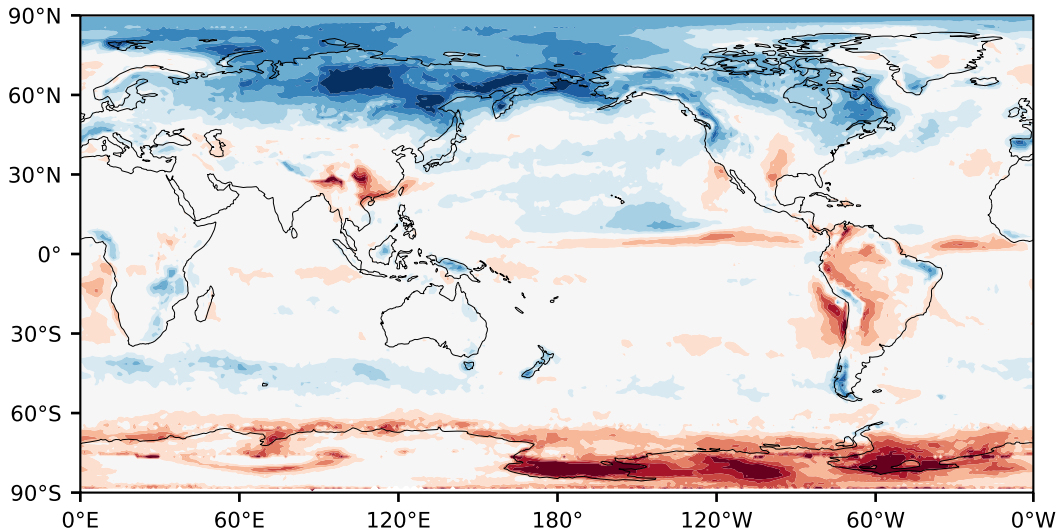

Model - Observations

Max 39.13
Mean 1.11
Min -83.97

RMSE 8.13
CORR 0.87