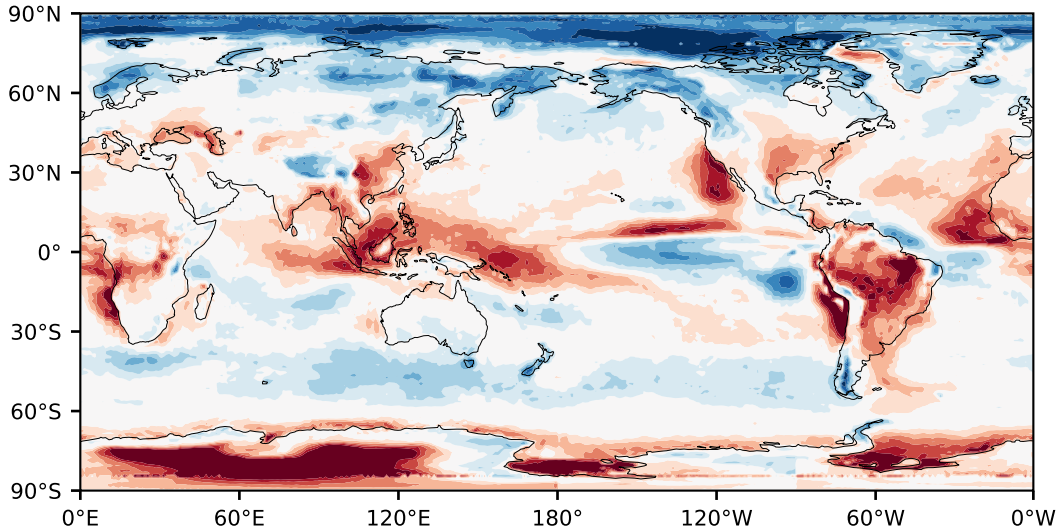

Model - Observations

Max 43.69
Mean -2.03
Min -76.24

RMSE 11.27
CORR 0.89