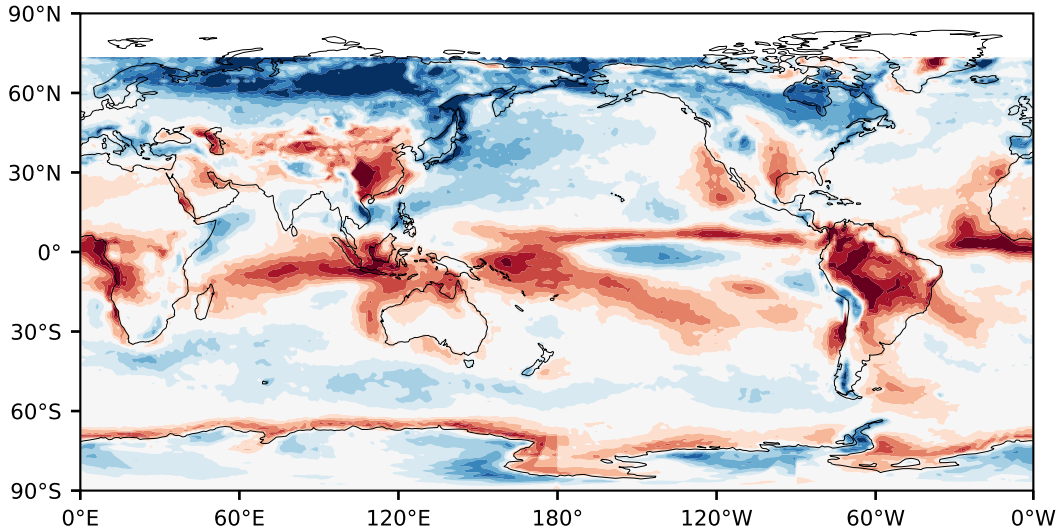

Model - Observations

Max 55.50
Mean -1.30
Min -58.29

RMSE 12.35
CORR 0.86