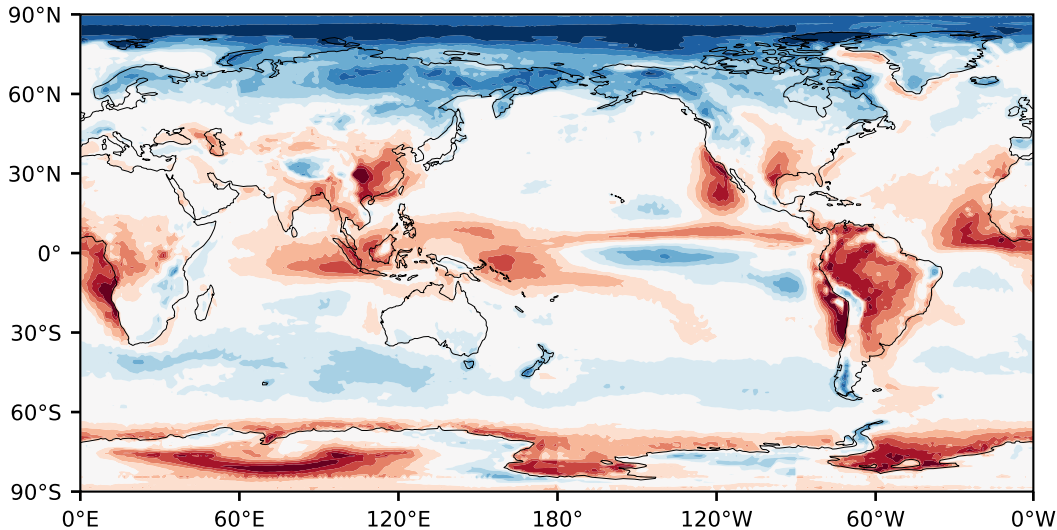

Model - Observations

Max 48.72
Mean -1.19
Min -67.26

RMSE 10.25
CORR 0.89