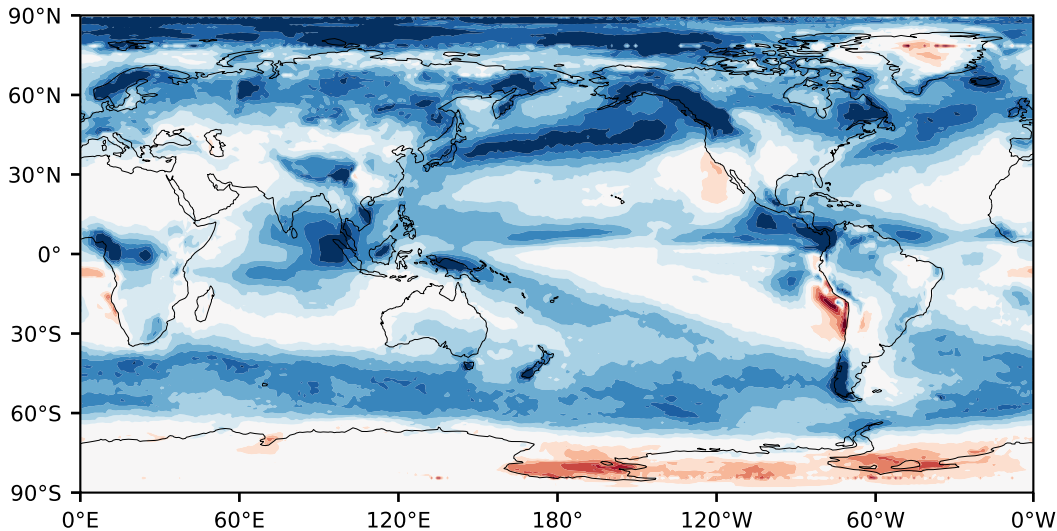

Model - Observations

Max 65.41
Mean 12.07
Min -47.02

RMSE 15.36
CORR 0.83