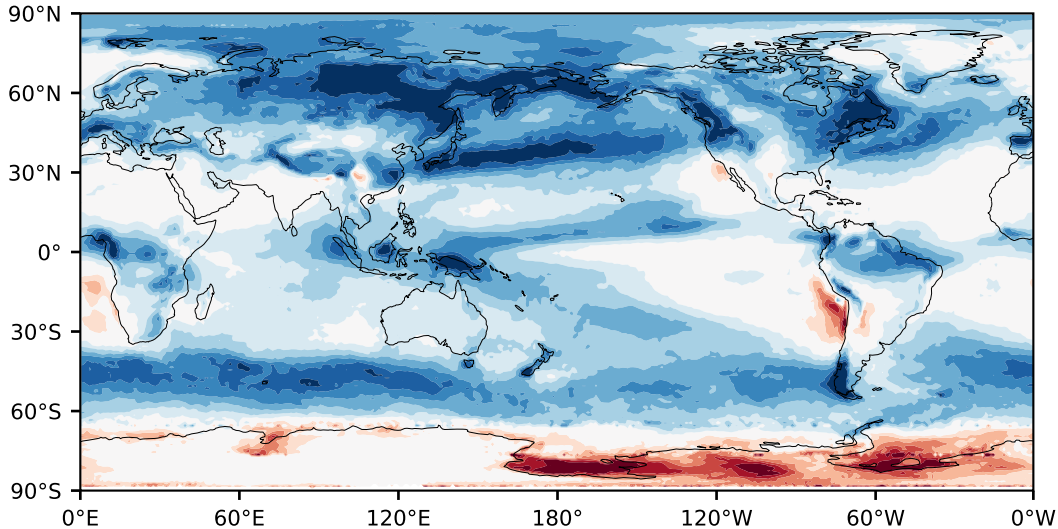

Model - Observations

Max 56.08
Mean 11.49
Min -83.97

RMSE 15.10
CORR 0.80