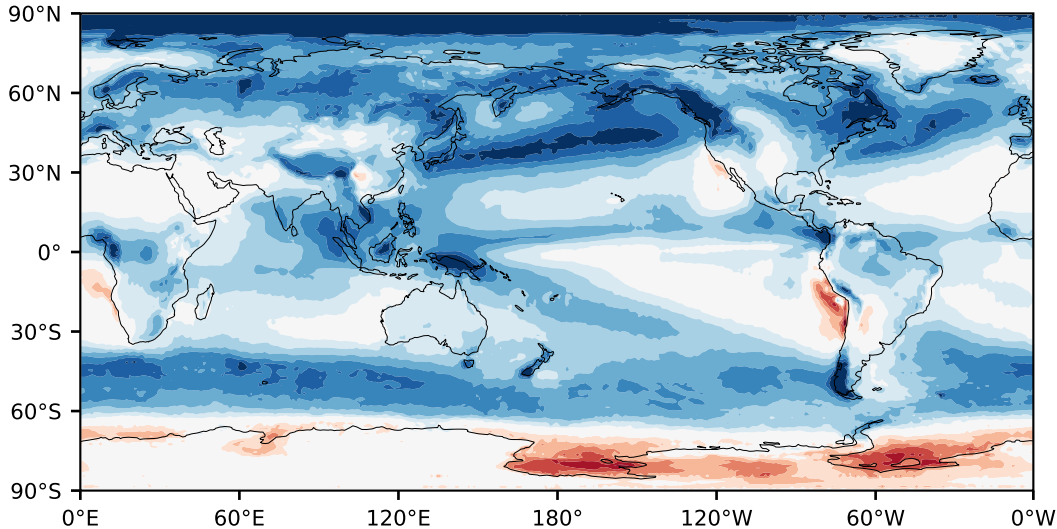

# Model - Observations

Max 52.67  
Mean 12.14  
Min -40.47

RMSE 15.17  
CORR 0.81