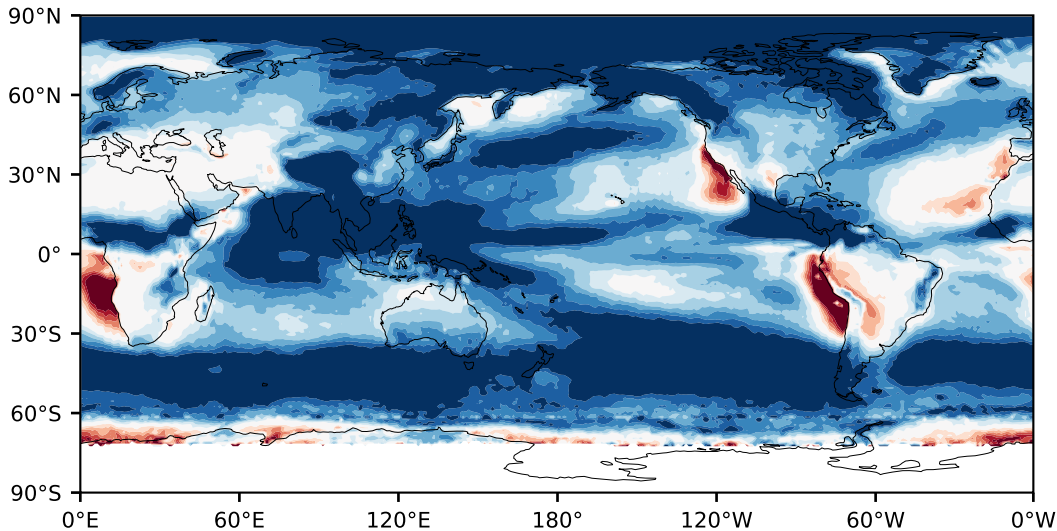

Model - Observations

Max 85.62
Mean 20.75
Min -91.99

RMSE 26.46
CORR 0.74