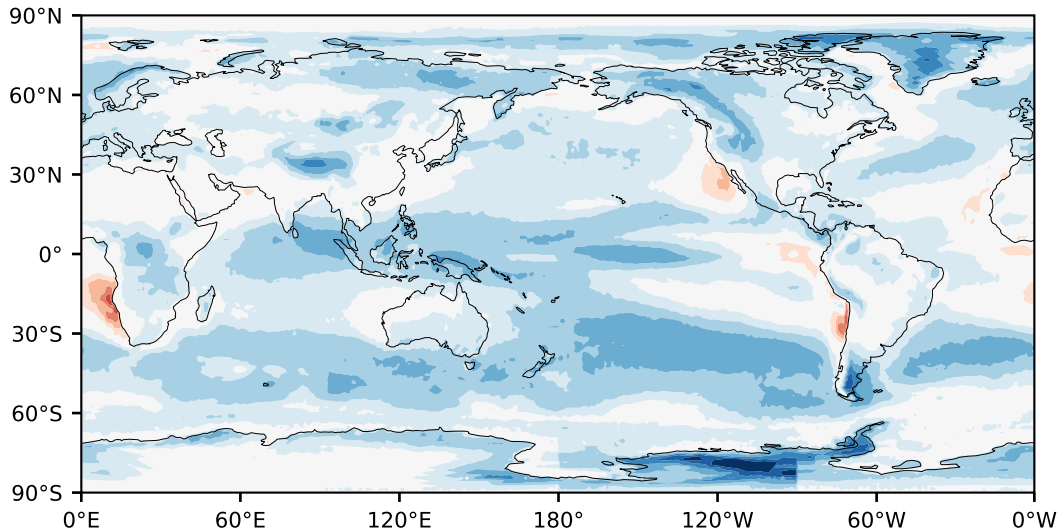

# Model - Observations

Max 38.96  
Mean 7.64  
Min -28.63

RMSE 9.39  
CORR 0.81