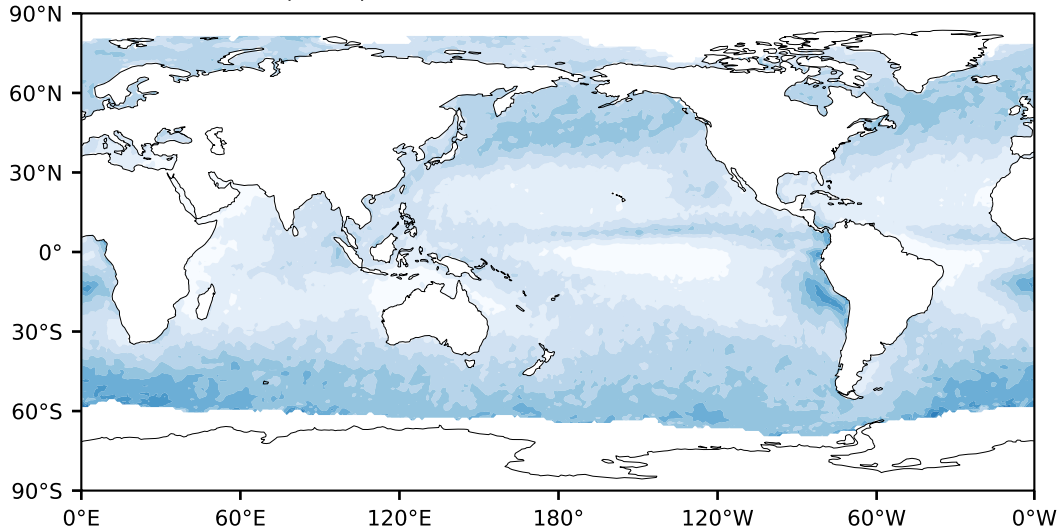

MISR Simulator (None)

%

Max 81.35
Mean 21.70
Min 0.00

95.0
85.0
75.0
65.0
55.0
45.0
35.0
25.0
15.0
5.0