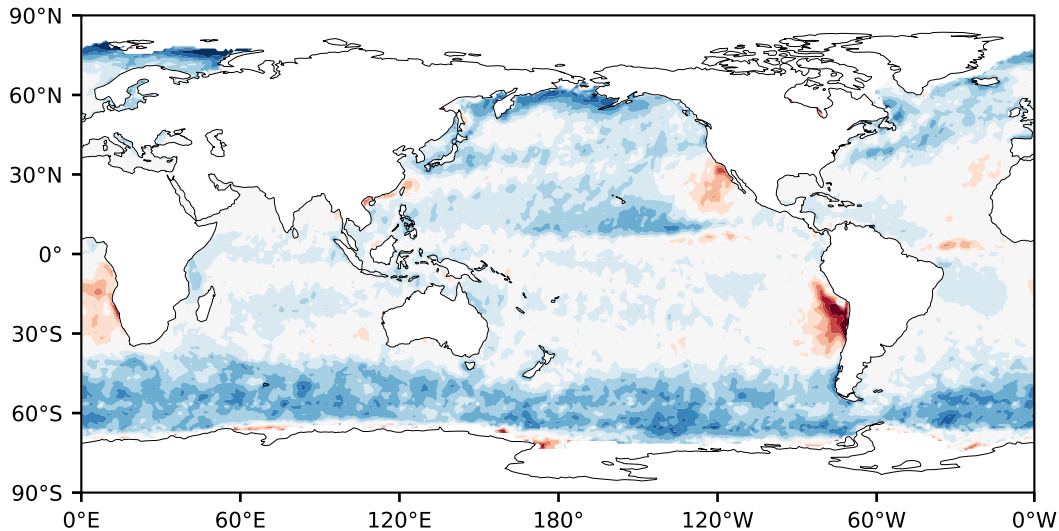

Model - Observations

Max 57.67
Mean 5.52
Min -66.36

RMSE 9.08
CORR 0.90