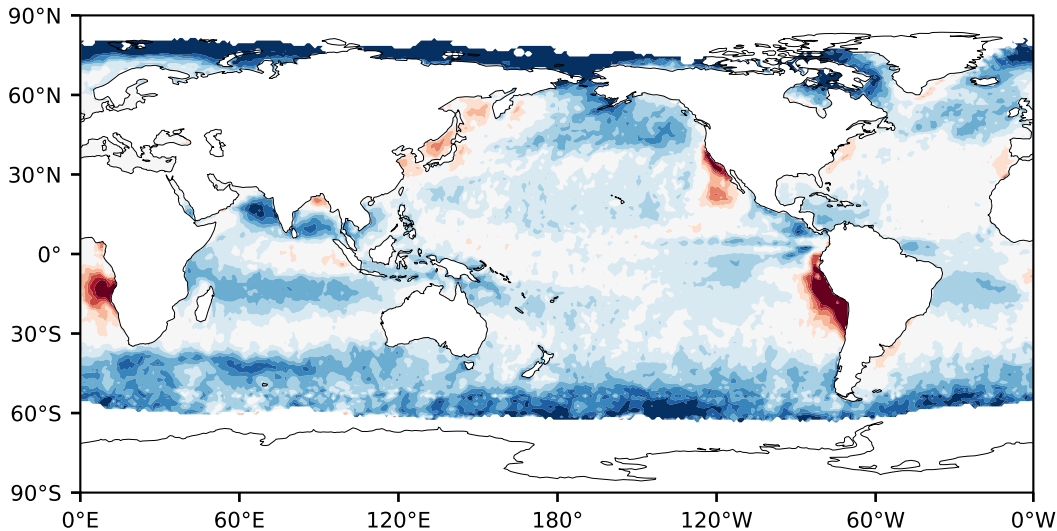

Model - Observations

Max 69.54
Mean 7.93
Min -83.08

RMSE 13.07
CORR 0.77