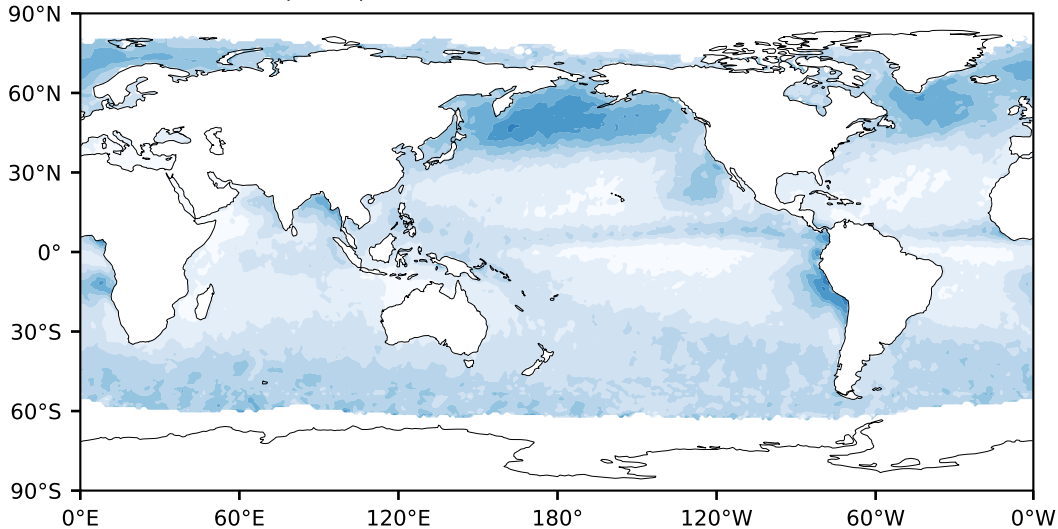

MISR Simulator (None)

%

Max 85.05
Mean 20.60
Min 0.00

95.0
85.0
75.0
65.0
55.0
45.0
35.0
25.0
15.0
5.0