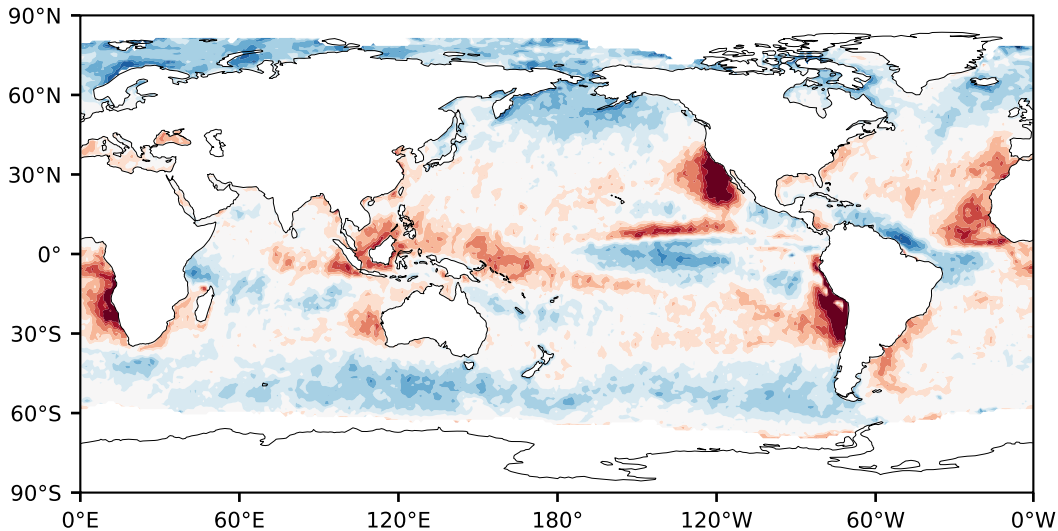

Model - Observations

Max 38.55
Mean -0.45
Min -81.81

RMSE 10.11
CORR 0.89