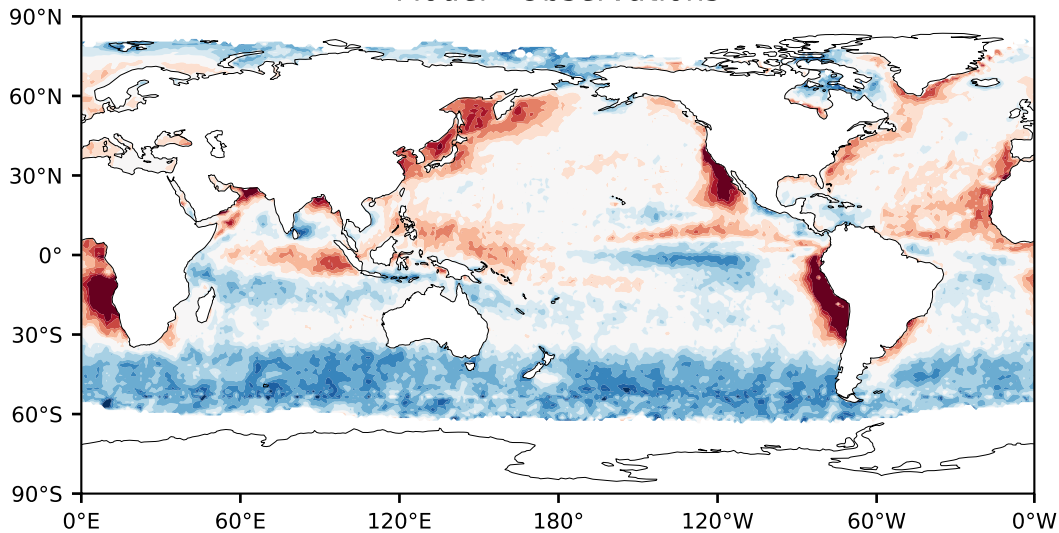

Model - Observations

Max 54.34
Mean 1.69
Min -95.12

RMSE 12.74
CORR 0.83