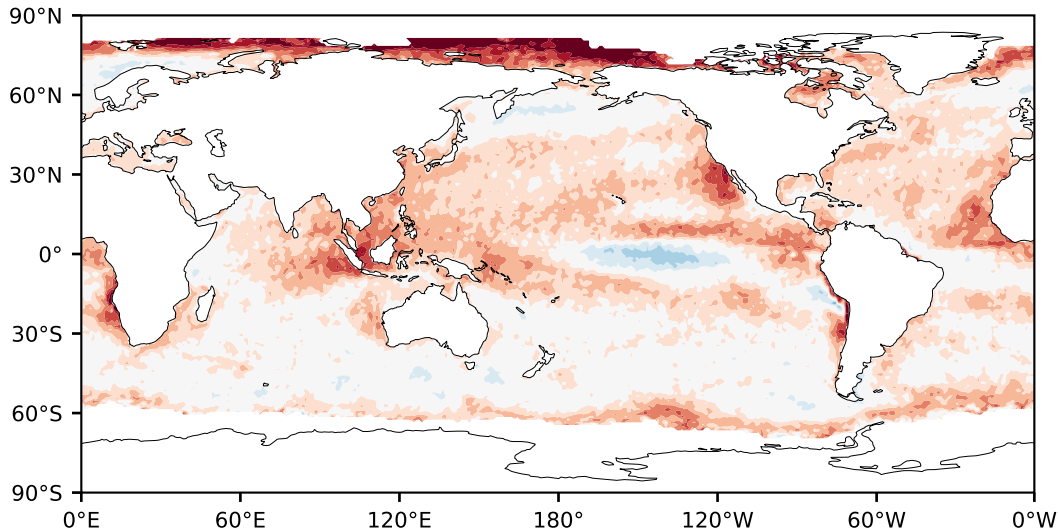

Model - Observations

Max 22.69
Mean -6.54
Min -53.47

RMSE 9.23
CORR 0.75