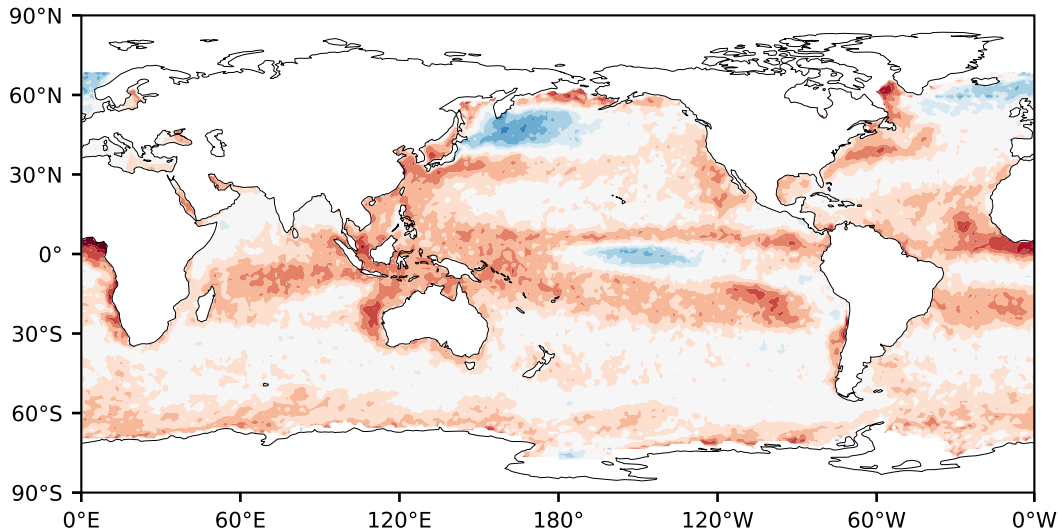

# Model - Observations

Max 34.36  
Mean -6.39  
Min -44.11

RMSE 9.31  
CORR 0.69