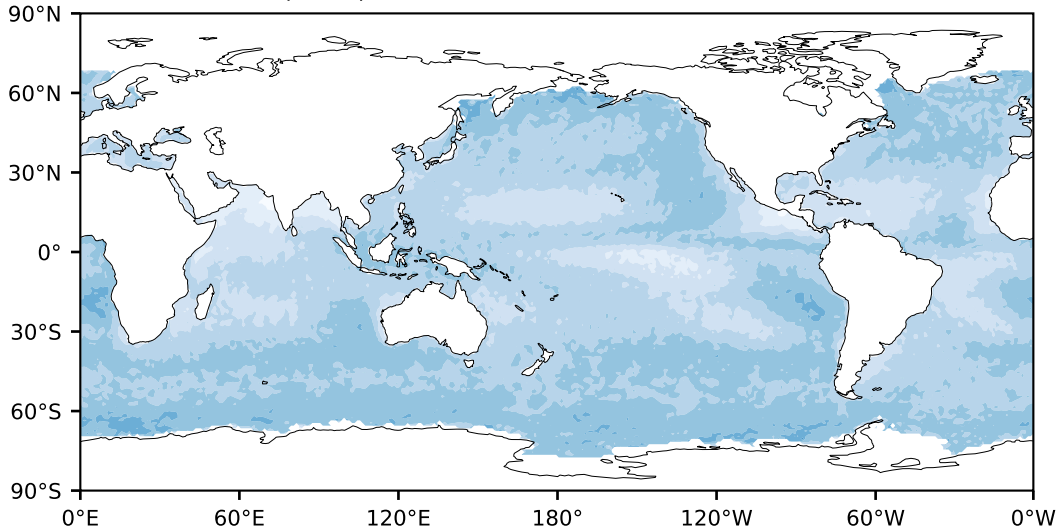

MISR Simulator (None)

%

Max 64.89
Mean 31.18
Min 0.29

95.0
85.0
75.0
65.0
55.0
45.0
35.0
25.0
15.0
5.0