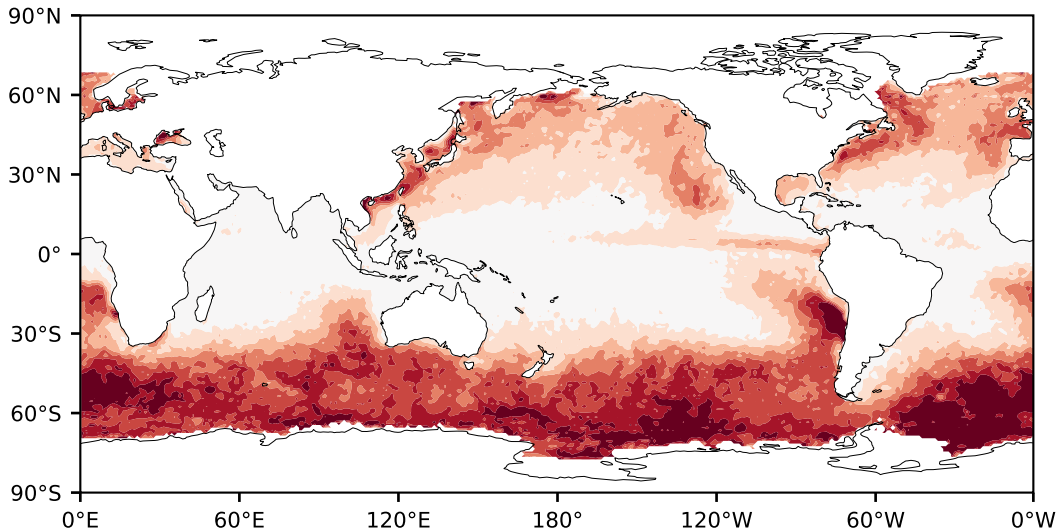

# Model - Observations

Max -0.00  
Mean -11.41  
Min -78.48

RMSE 14.82  
CORR nan