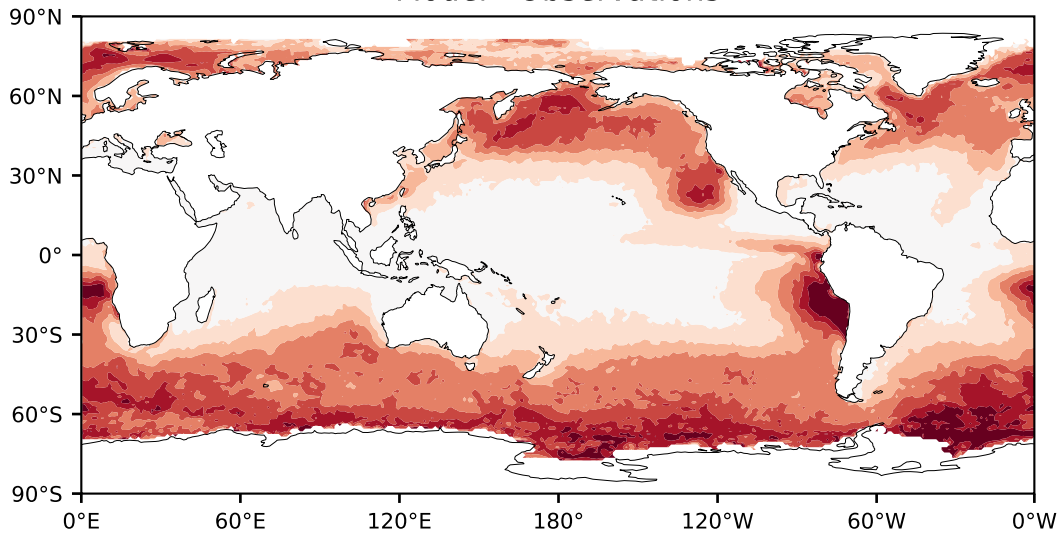

# Model - Observations

Max 0.00  
Mean -11.14  
Min -78.48

RMSE 13.95  
CORR nan