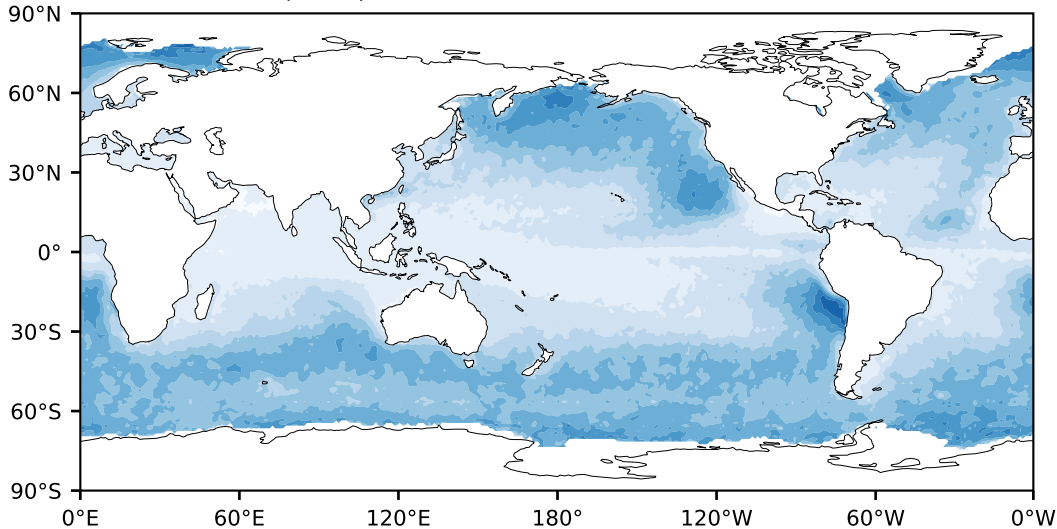

MISR Simulator (None)

%

Max 90.97
Mean 29.84
Min 0.46

95.0
85.0
75.0
65.0
55.0
45.0
35.0
25.0
15.0
5.0