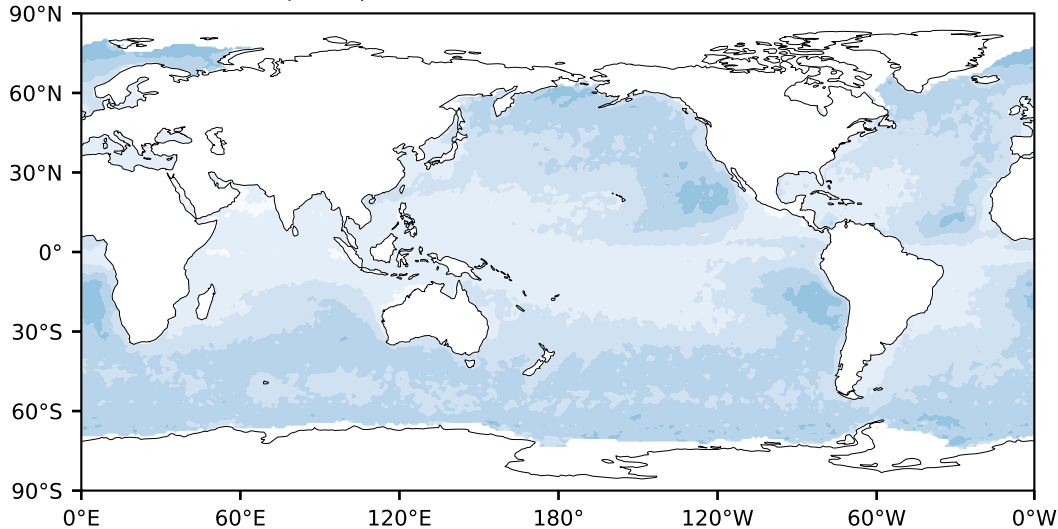

MISR Simulator (None)

%

Max 54.58
Mean 19.80
Min 0.01

95.0
85.0
75.0
65.0
55.0
45.0
35.0
25.0
15.0
5.0