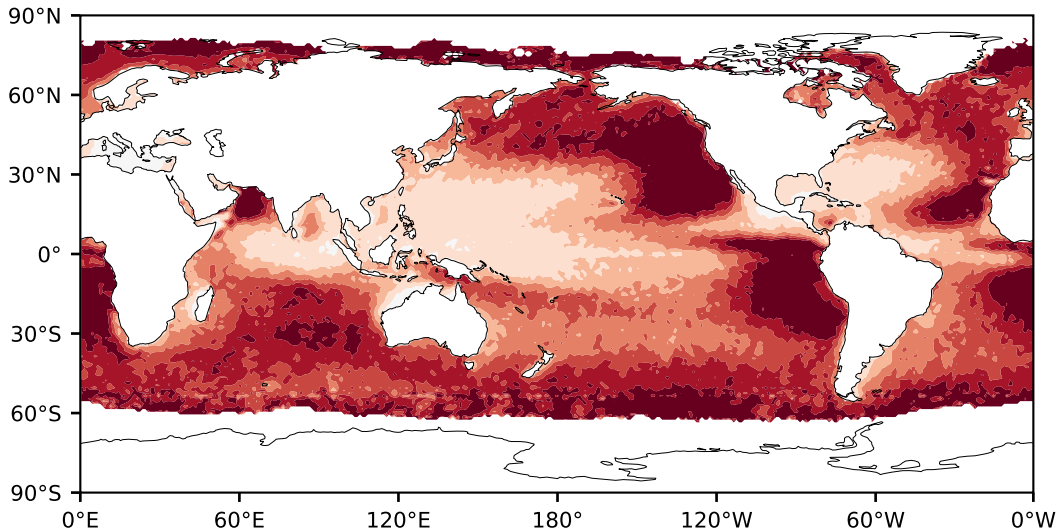

Model - Observations

Max -0.04
Mean -21.15
Min -71.38

RMSE 23.26
CORR nan