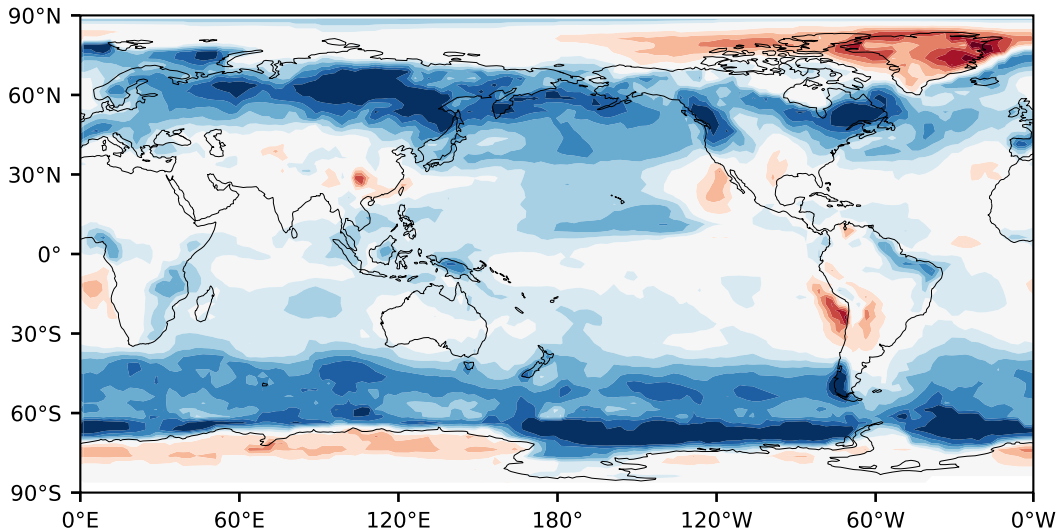

Model - Observations

Max 44.76
Mean 8.69
Min -37.32

RMSE 13.19
CORR 0.79