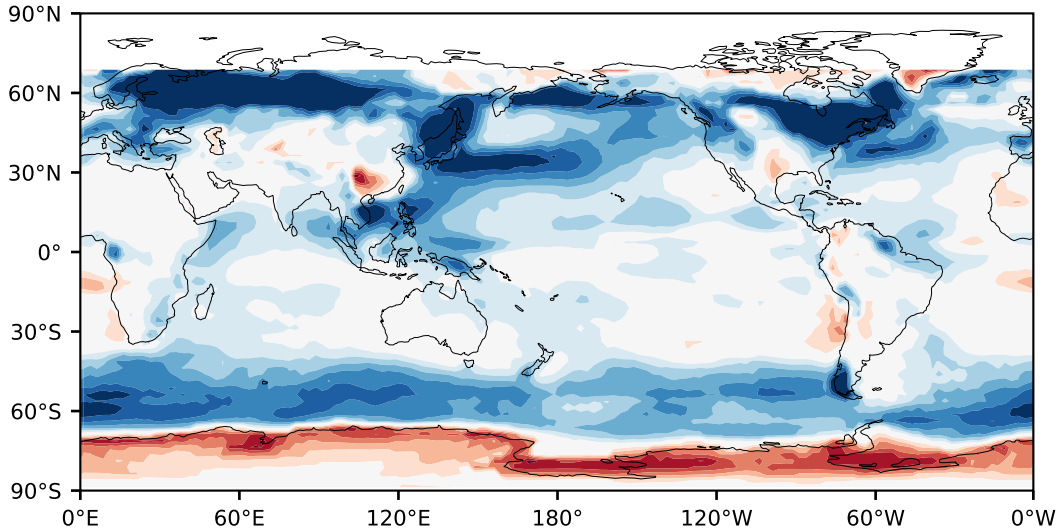

# Model - Observations

Max 57.77  
Mean 8.51  
Min -33.46

RMSE 14.36  
CORR 0.76