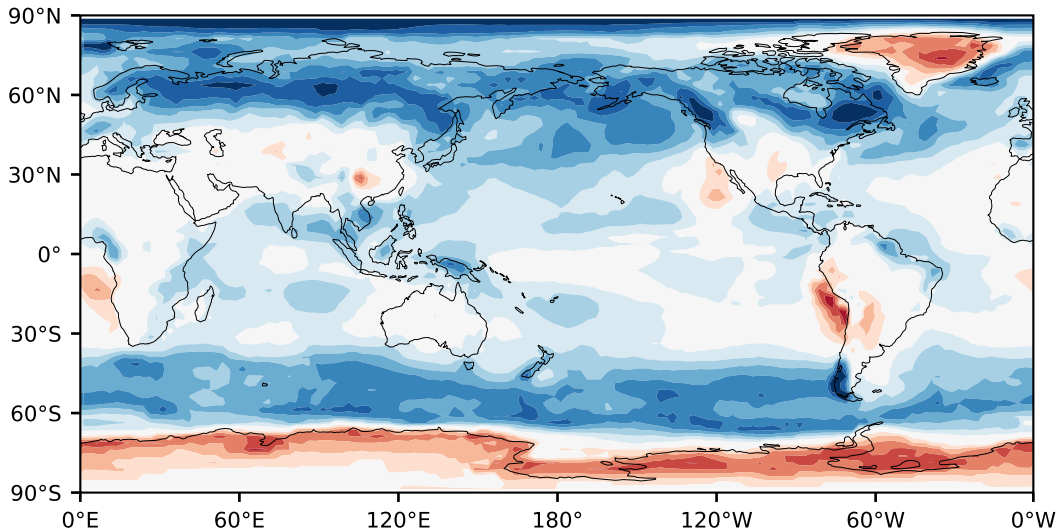

Model - Observations

Max 42.60
Mean 8.23
Min -32.04

RMSE 12.32
CORR 0.82