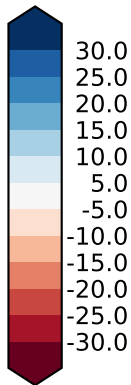

Model - Observations

Max 53.49
Mean -1.73
Min -50.46

RMSE 13.73
CORR 0.83