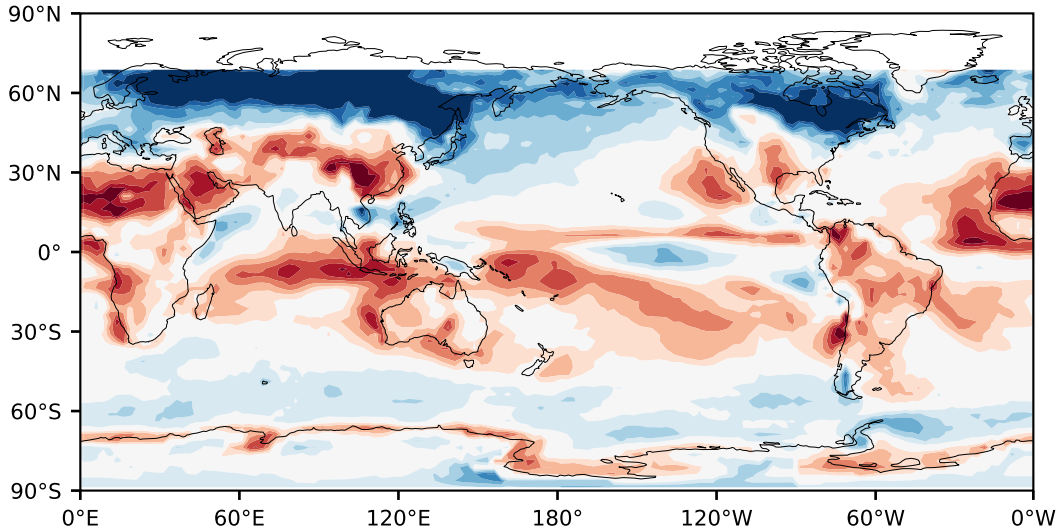

Model - Observations

Max 53.49
Mean -1.73
Min -50.46

RMSE 13.73
CORR 0.83