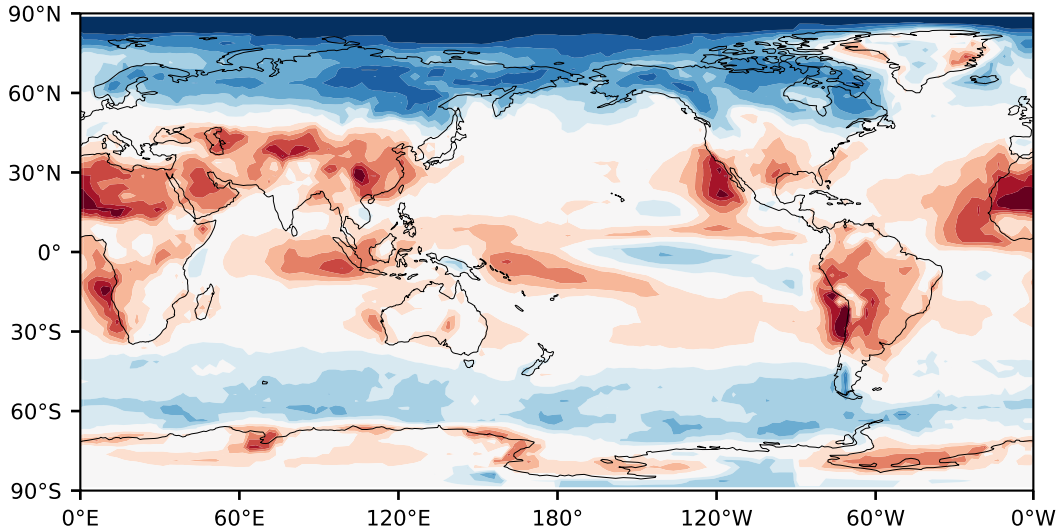

Model - Observations

Max 40.77
Mean -1.90
Min -58.07

RMSE 11.19
CORR 0.89