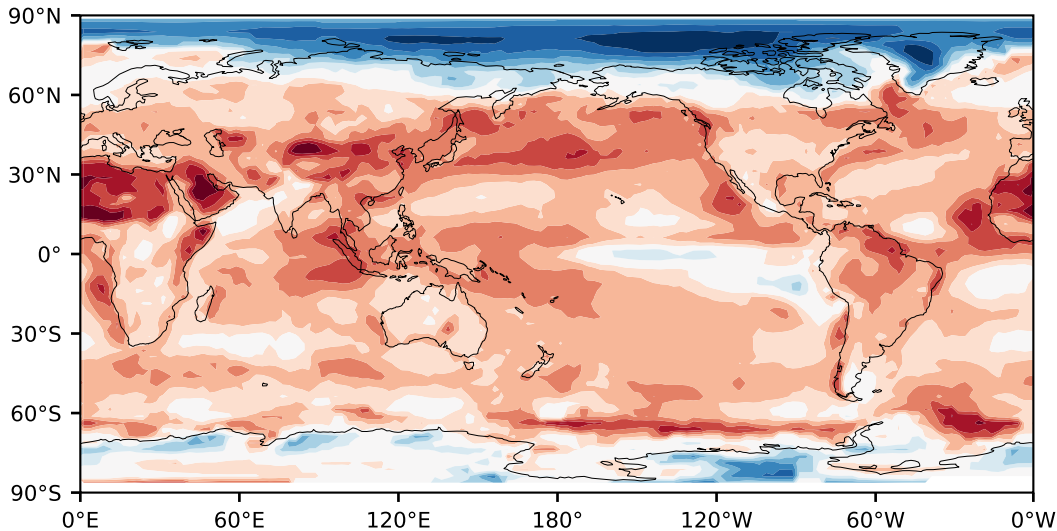

Model - Observations

Max 34.22
Mean -10.57
Min -39.18

RMSE 13.81
CORR 0.64