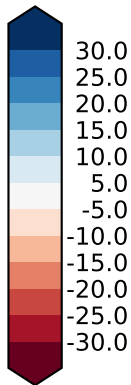

Model - Observations

Max 34.22
Mean -10.57
Min -39.18

RMSE 13.81
CORR 0.64