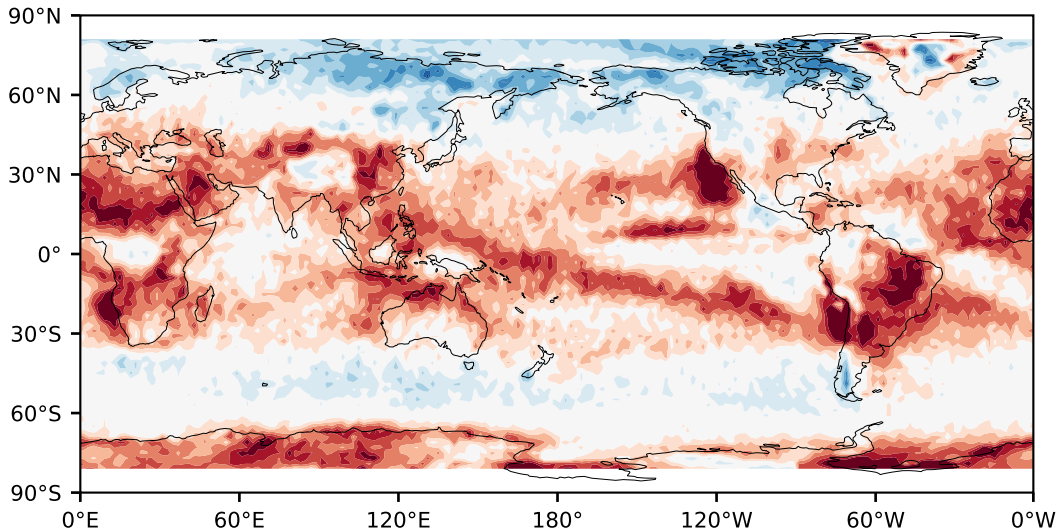

# Model - Observations

Max 34.22  
Mean -8.15  
Min -62.51

RMSE 13.69  
CORR 0.89